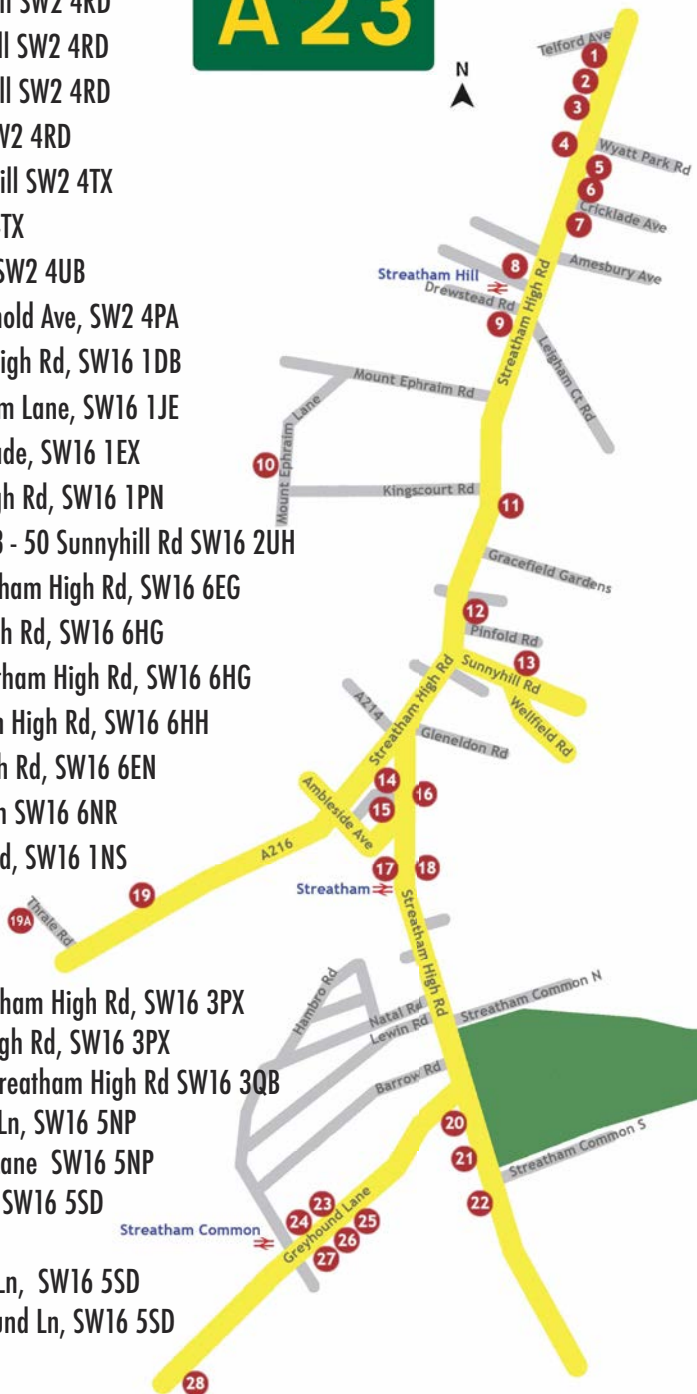

VENUES

1. Winkworth, 46-50 Streatham Hill SW2 4RD
2. Batch and Co., 54 Streatham Hill SW2 4RD
3. Emma Estates, 68 Streatham Hill SW2 4RD
4. Lala Café, 90 Streatham Hill, SW2 4RD
5. Dr Doolittle, 57-59 Streatham Hill SW2 4TX
6. Hood, 67 Streatham Hill, SW2 4TX
7. Balfe Bikes, 87 Streatham Hill, SW2 4UB
8. Streatham Space Project, Sternhold Ave, SW2 4PA
9. Remedie Rooms, 6 Streatham High Rd, SW16 1DB
10. Open House, 45 Mount Ephraim Lane, SW16 1JE
11. Indego Tree, 30, The High Parade, SW16 1EX
12. Tate Library, 63 Streatham High Rd, SW16 1PN
13. Thomas Clark Dry Cleaners, 48 - 50 Sunnyhill Rd SW16 2UH
14. M W Solicitors, 211/213 Streatham High Rd, SW16 6EG
15. Brickwood, 292 Streatham High Rd, SW16 6HG
16. Charles Carter Hair, 302 Streatham High Rd, SW16 6HG
17. Café Barcelona, 344 Streatham High Rd, SW16 6HH
18. Deli Lama, 241 Streatham High Rd, SW16 6EN
19. E & A Wates, 82-84 Mitcham Ln SW16 6NR
20. 19A. The Living Room, 19 Thrale Rd, SW16 1NS
20. The Mere Scribbler, 426 Streatham High Rd, SW16 3PX
21. Medi World, 442 Streatham High Rd, SW16 3PX
22. Anthony Gold Solicitors, 496 Streatham High Rd SW16 3QB
23. Common Café, 13 Greyhound Ln, SW16 5NP
24. Funky Medusa, 5 Greyhound Lane SW16 5NP
25. Doris Florist, 8 Greyhound Ln, SW16 5SD
26. Jasmin Studios, 4 Greyhound Ln, SW16 5SD
27. The Railway Tavern, 2 Greyhound Ln, SW16 5SD
28. Occasional Books, 93 Streatham Vale, SW16 5SQ

RT
A 23